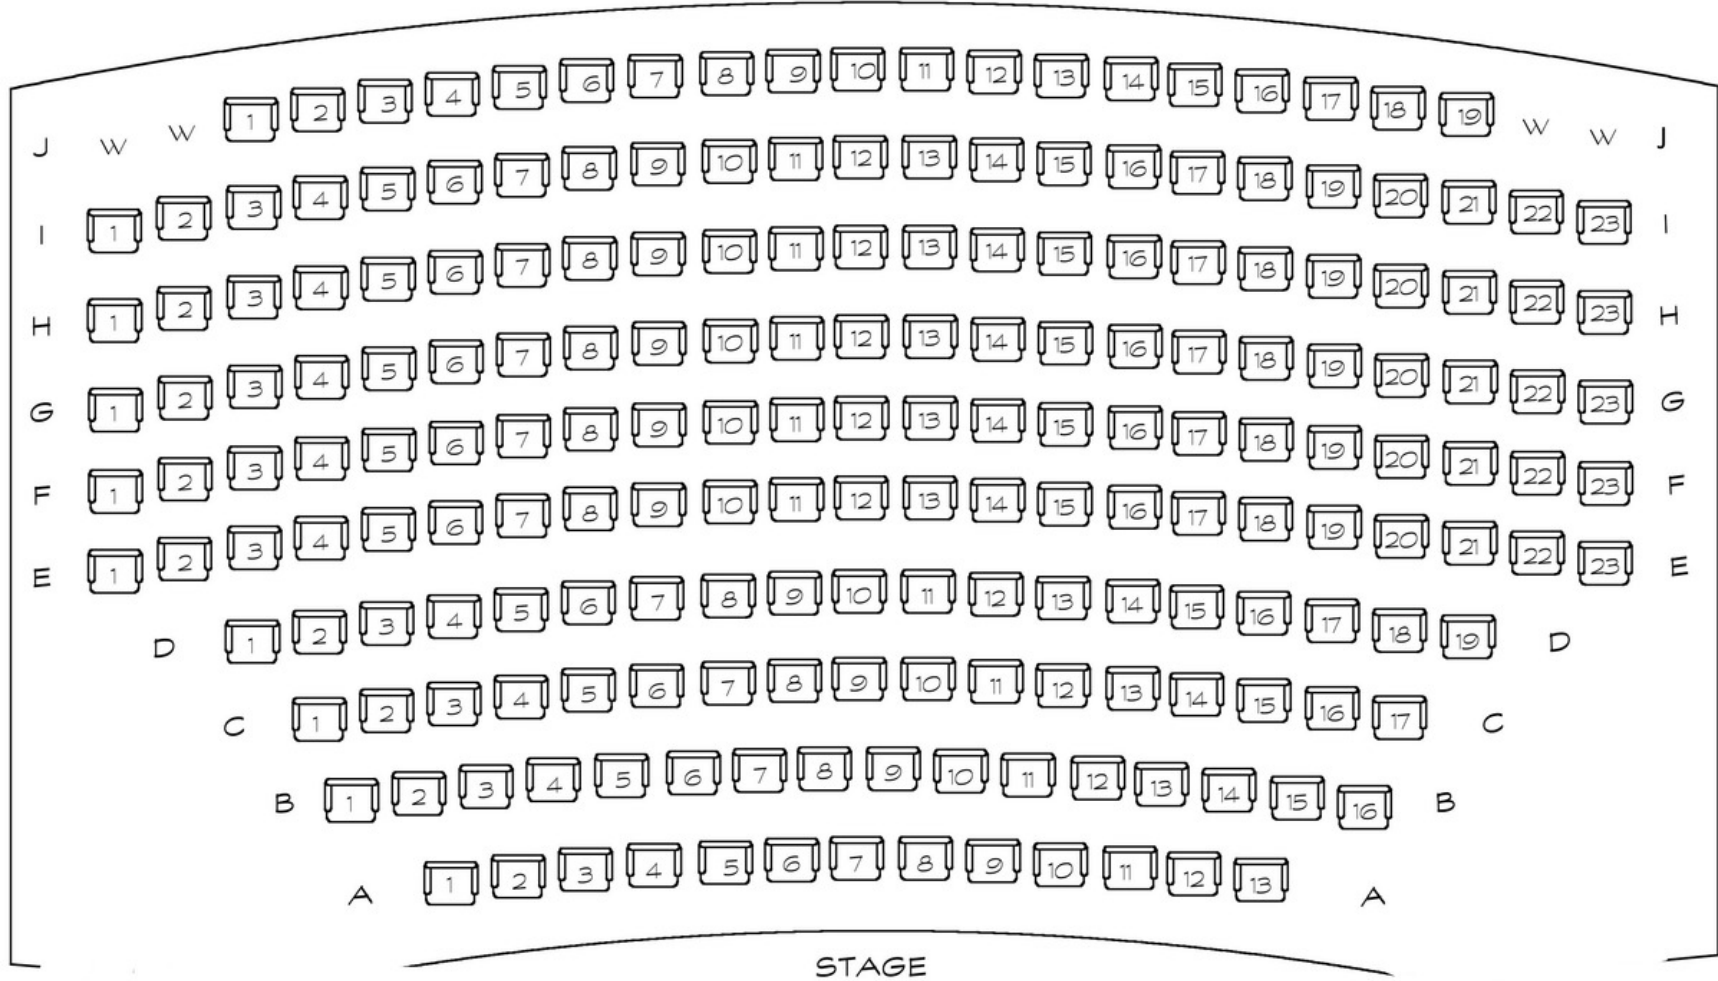

SEATING CHART

CURTIS THEATRE

1 CIVIC CENTER CIR
BREA, CA 92821